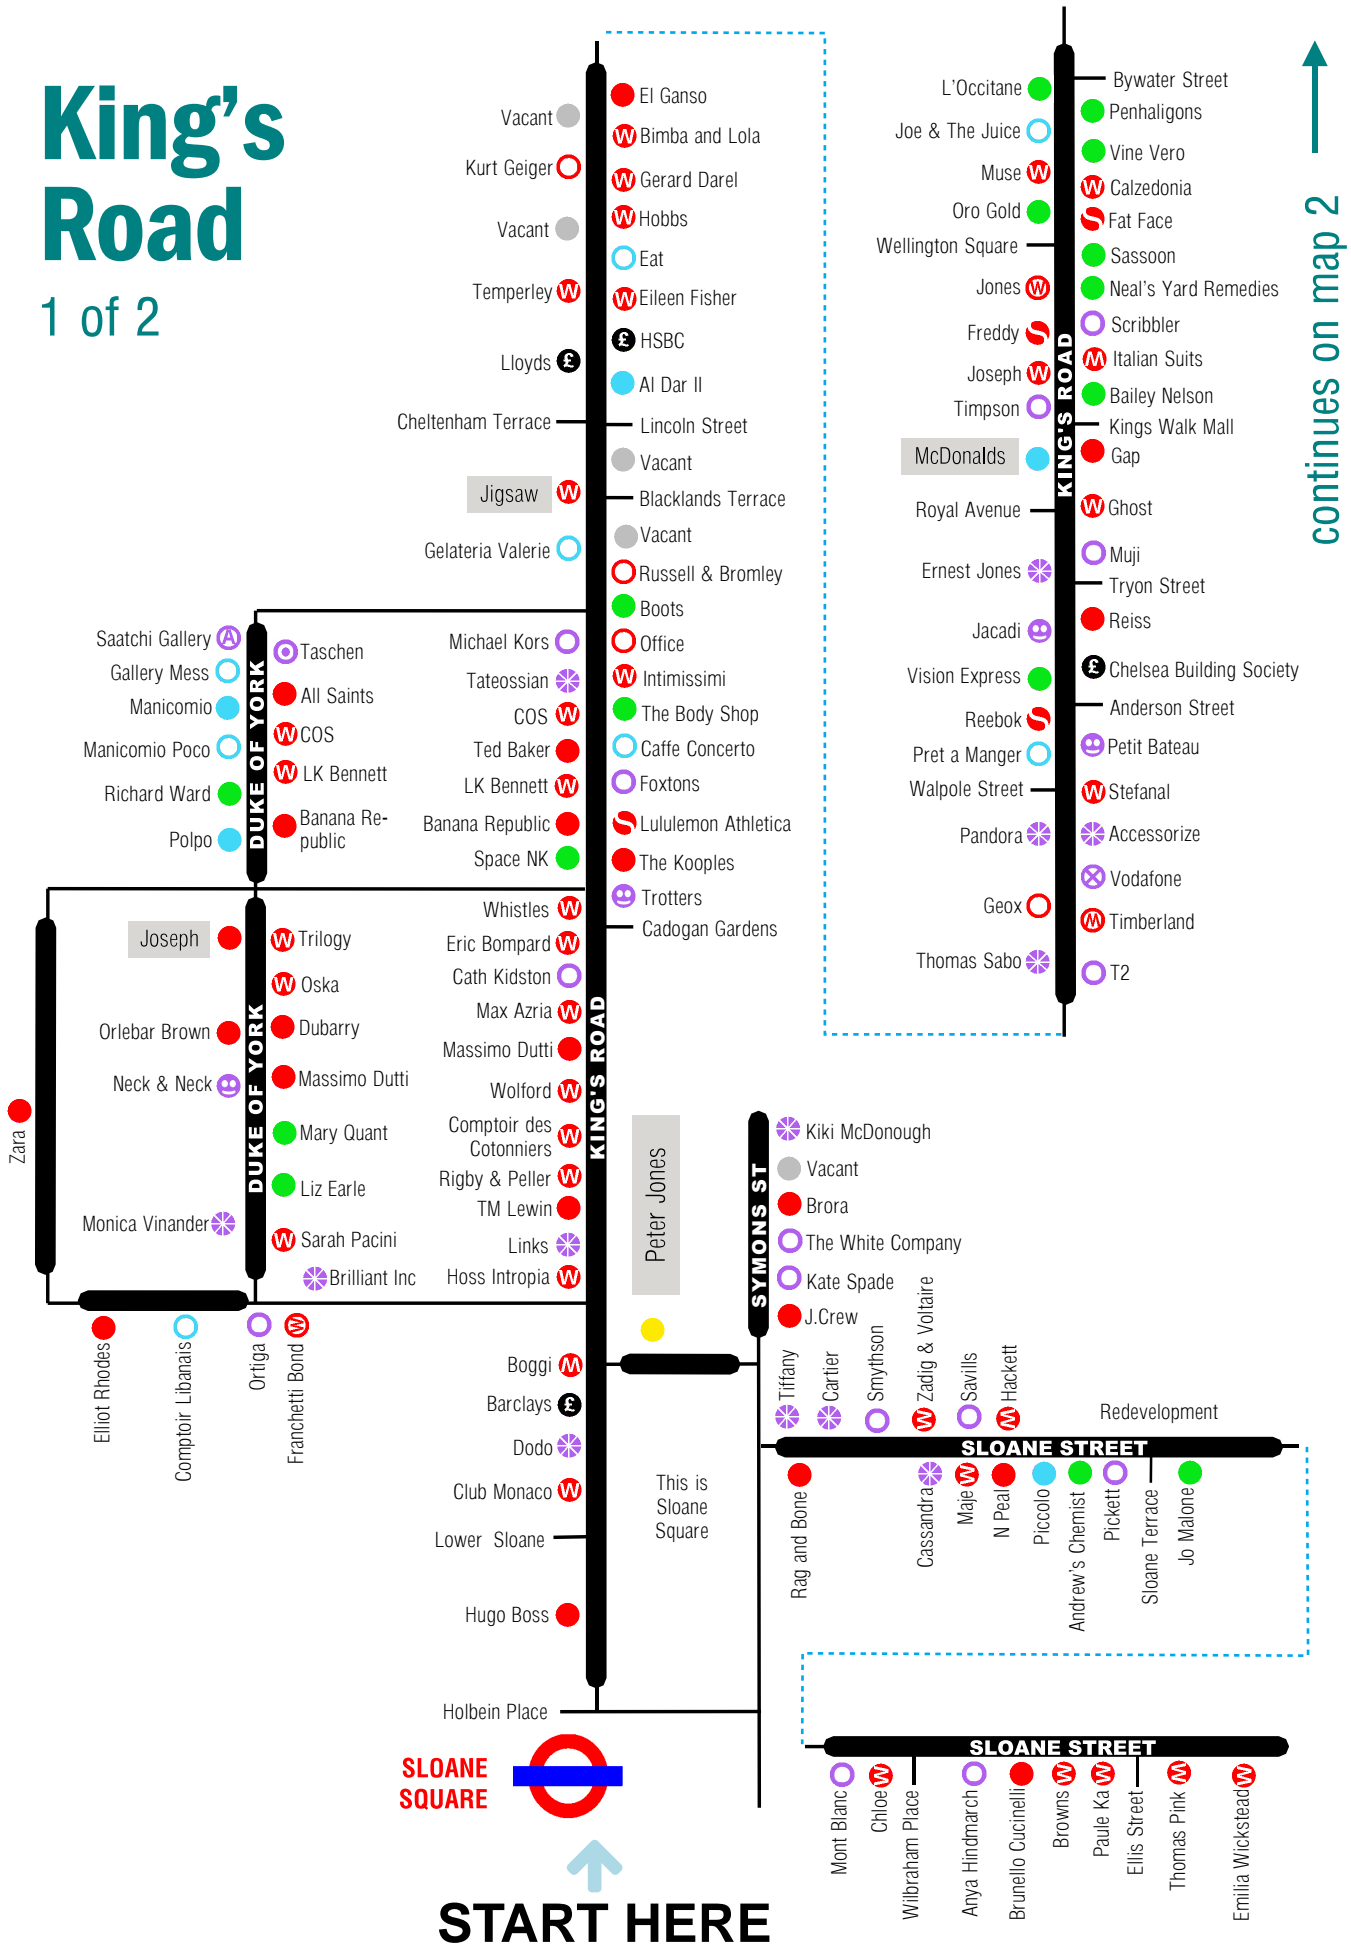

Here is the key to all the street maps:

- | | | |
|---|--|---|
|  DEPARTMENT STORES |  LIVING / LIFESTYLE |  RESTAURANTS |
|  CLOTHES: ALL |  JEWELLERY |  CAFES |
|  CLOTHES: WOMEN |  PHONES / TECH |  PUBS / BARS |
|  CLOTHES: MEN |  LEISURE |  HEALTH / BEAUTY |
|  SHOES: ALL |  CHILDREN'S |  BANK / EXCHANGE |
|  SHOES: WOMEN |  ART / ANTIQUES | |
|  SHOES: MEN | | |

King's Road

1 of 2

King's Road

2 of 2

continues on map 1