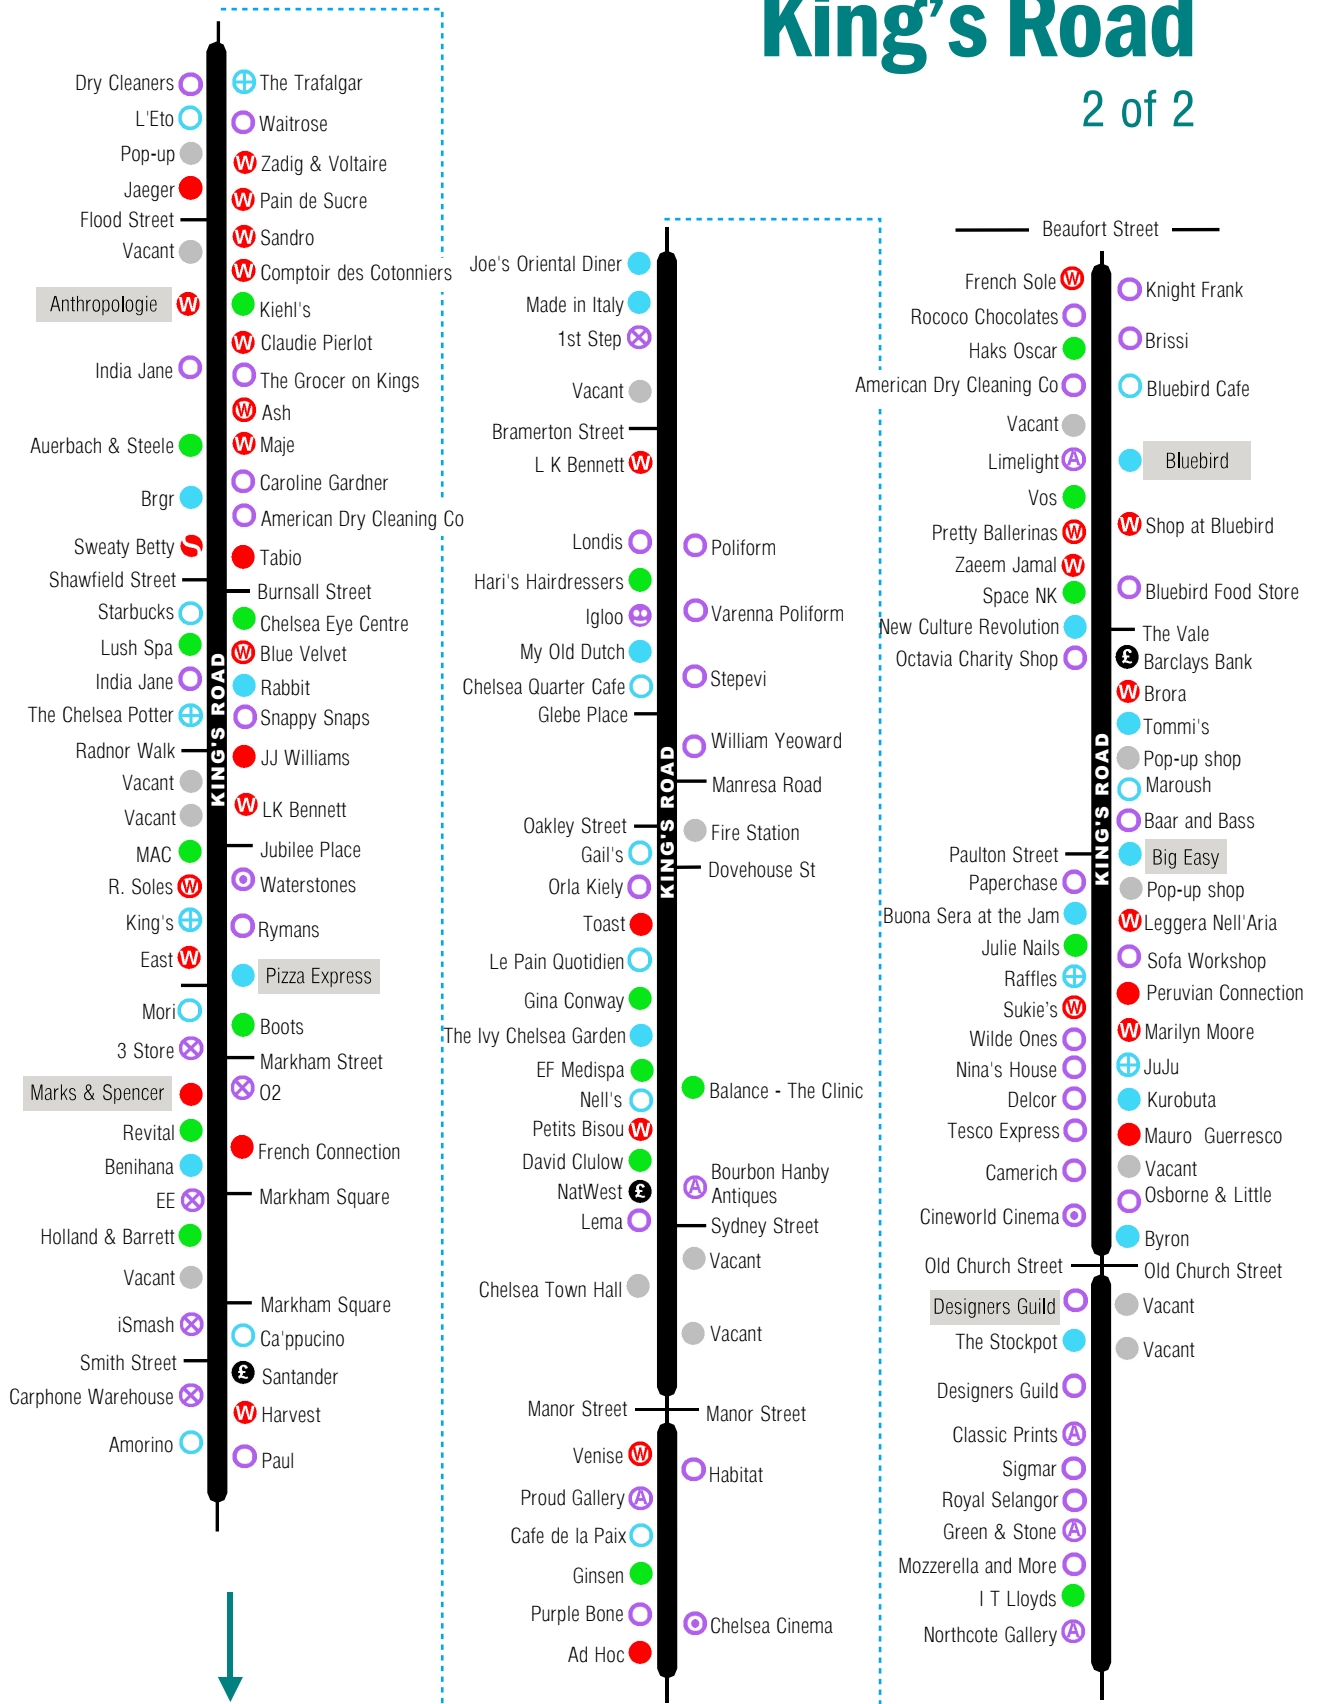

Here is the key to all the street maps:

- | | | |
|---|--|---|
|  DEPARTMENT STORES |  LIVING / LIFESTYLE |  RESTAURANTS |
|  CLOTHES: ALL |  JEWELLERY |  CAFES |
|  CLOTHES: WOMEN |  PHONES / TECH |  PUBS / BARS |
|  CLOTHES: MEN |  LEISURE |  HEALTH / BEAUTY |
|  SHOES: ALL |  CHILDREN'S |  BANK / EXCHANGE |
|  SHOES: WOMEN |  ART / ANTIQUES | |
|  SHOES: MEN | | |

King's Road

1 of 2

King's Road

2 of 2

continues on map 1