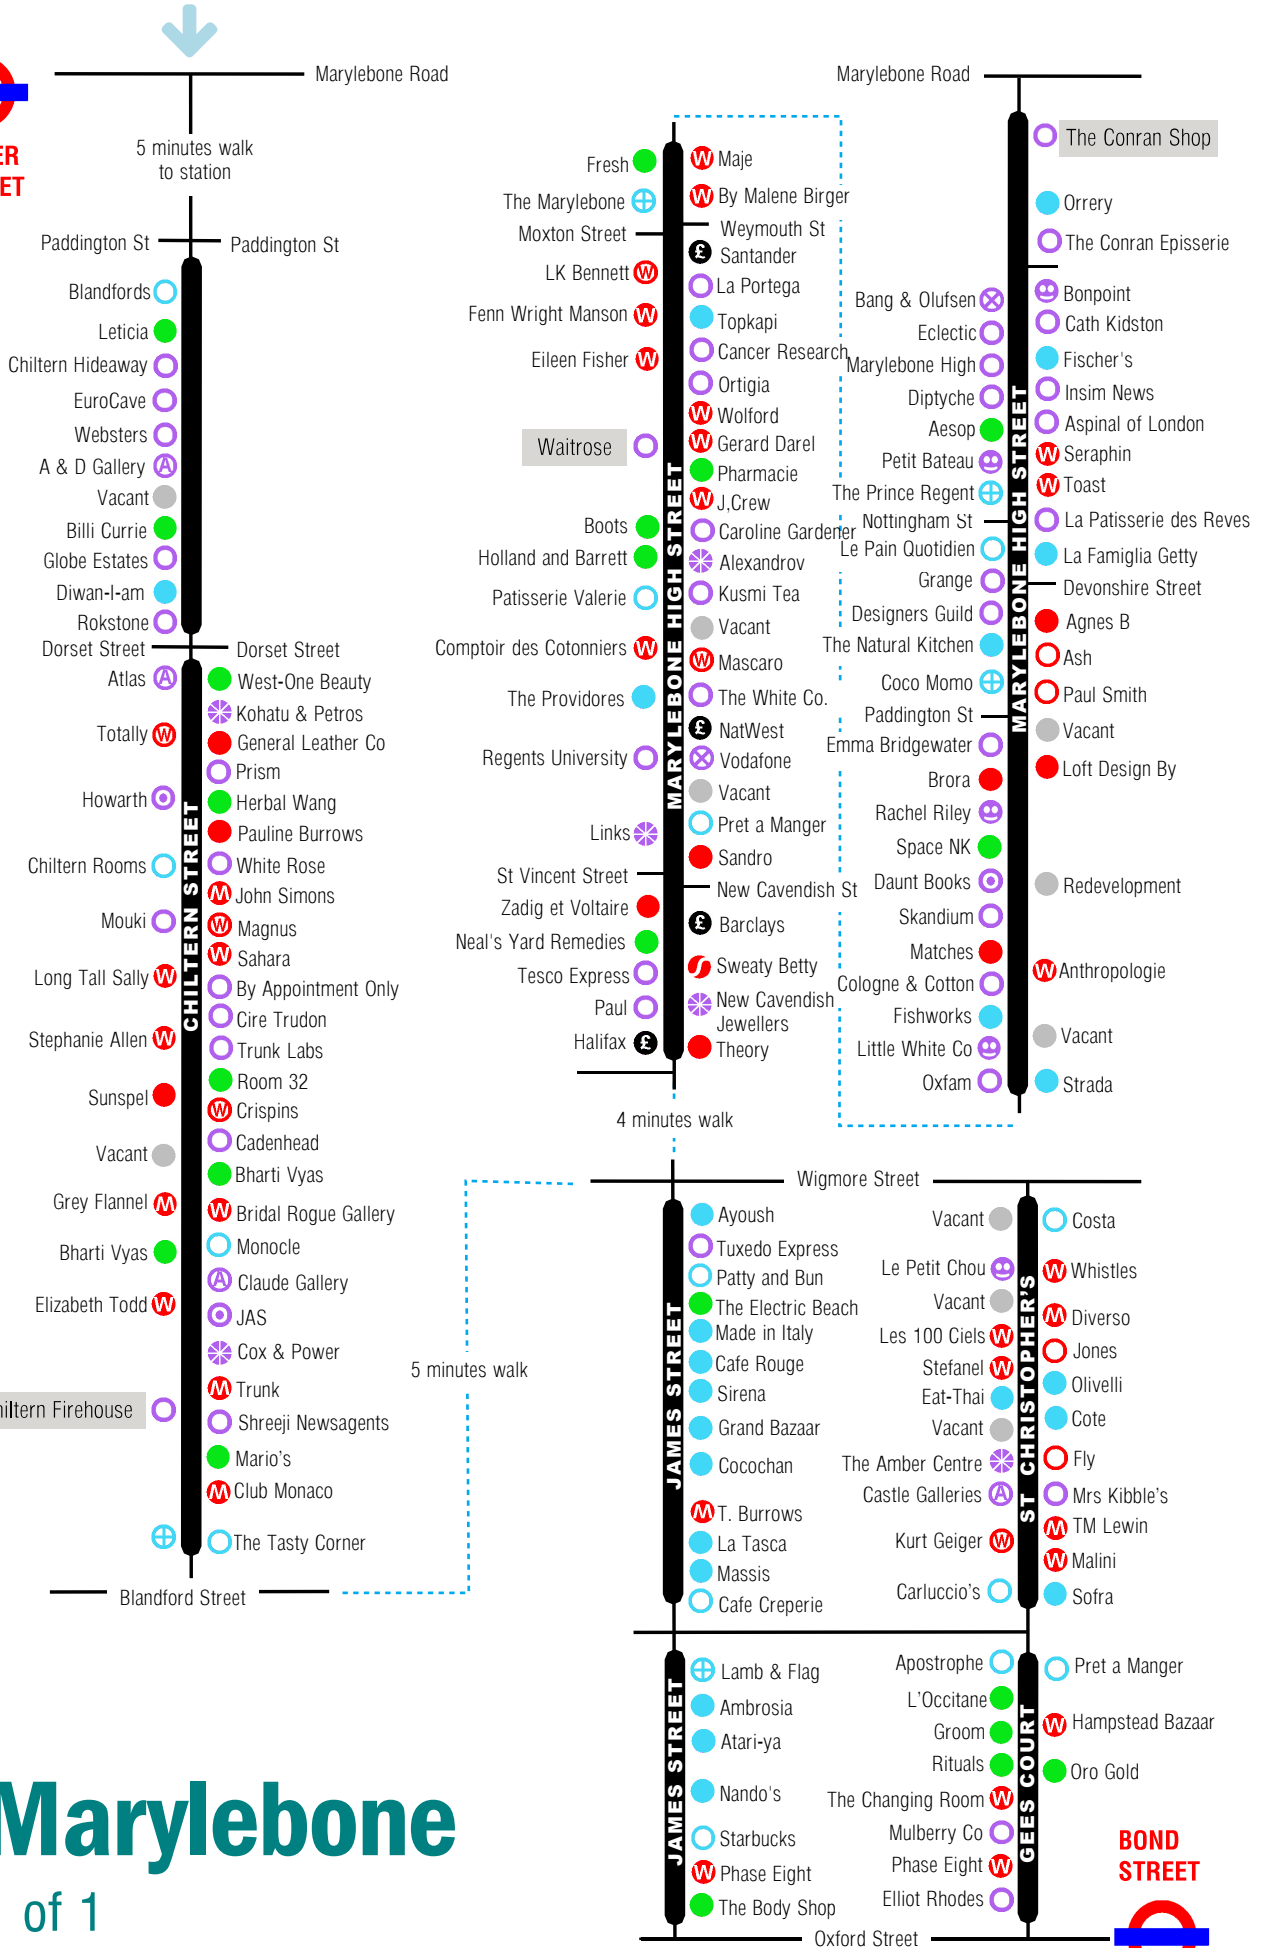

Here is the key to all the street maps:

- | | | |
|---|--|---|
|  DEPARTMENT STORES |  LIVING / LIFESTYLE |  RESTAURANTS |
|  CLOTHES: ALL |  JEWELLERY |  CAFES |
|  CLOTHES: WOMEN |  PHONES / TECH |  PUBS / BARS |
|  CLOTHES: MEN |  LEISURE |  HEALTH / BEAUTY |
|  SHOES: ALL |  CHILDREN'S |  BANK / EXCHANGE |
|  SHOES: WOMEN |  ART / ANTIQUES | |
|  SHOES: MEN | | |

START HERE

Marylebone

1 of 1