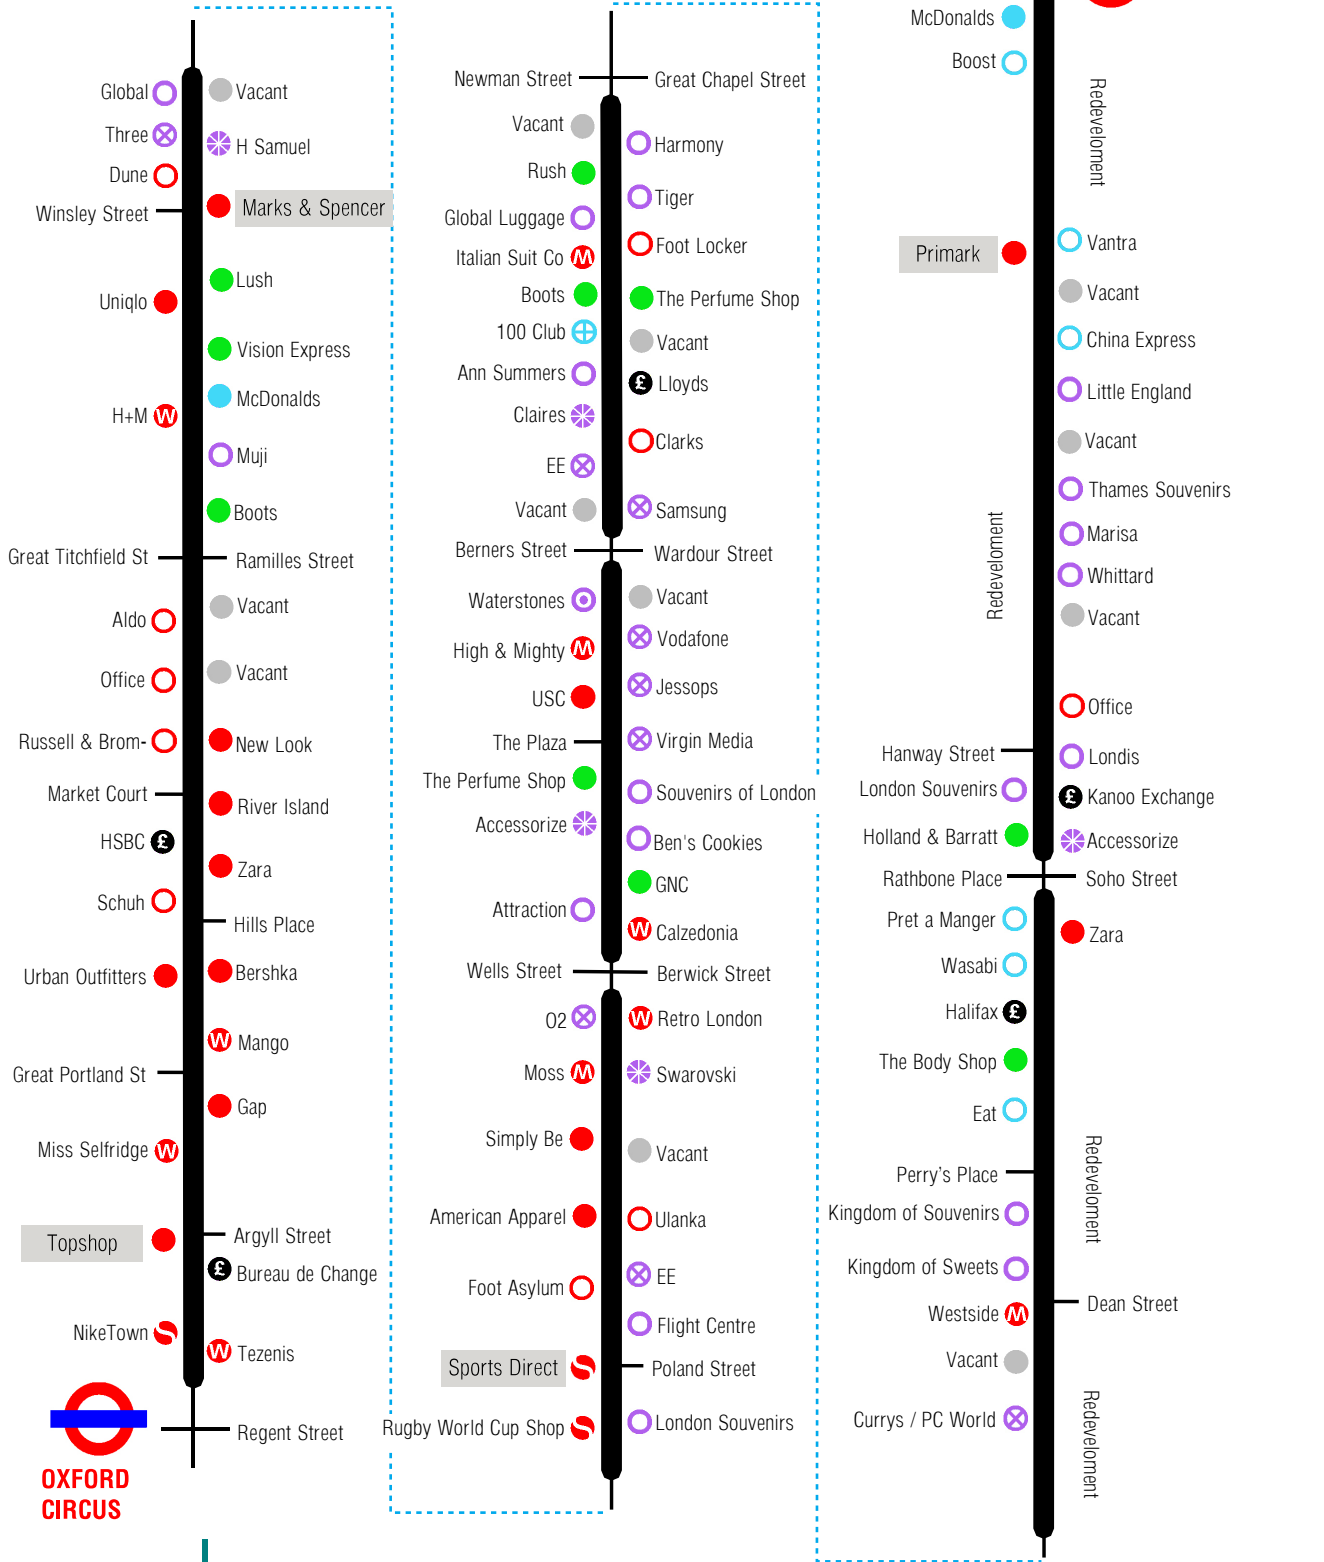

Here is the key to all the street maps:

- | | | |
|-------------------------------------------------------------------------------------------------------|--------------------------------------------------------------------------------------------------------|-------------------------------------------------------------------------------------------------------|
|  DEPARTMENT STORES |  LIVING / LIFESTYLE |  RESTAURANTS |
|  CLOTHES: ALL |  JEWELLERY |  CAFES |
|  CLOTHES: WOMEN |  PHONES / TECH |  PUBS / BARS |
|  CLOTHES: MEN |  LEISURE |  HEALTH / BEAUTY |
|  SHOES: ALL |  CHILDREN'S |  BANK / EXCHANGE |
|  SHOES: WOMEN |  ART / ANTIQUES | |
|  SHOES: MEN | | |

continues on map 2

Oxford Street

1 of 2

START HERE

Oxford Street

2 of 2

continues on map 1