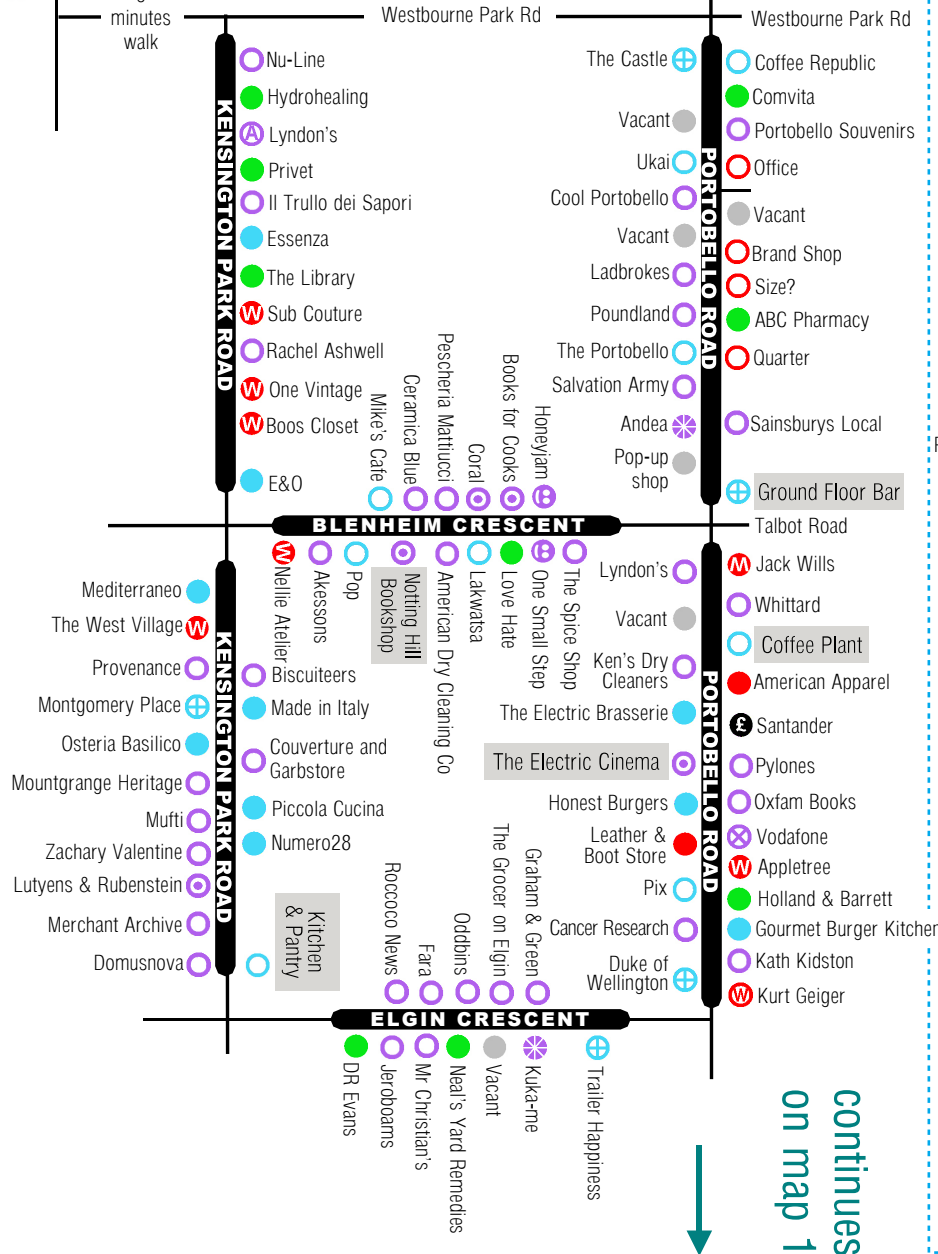

Here is the key to all the street maps:

- |   |  |   |
|---|--|---|
|  DEPARTMENT STORES |  LIVING / LIFESTYLE |  RESTAURANTS     |
|  CLOTHES: ALL      |  JEWELLERY          |  CAFES           |
|  CLOTHES: WOMEN    |  PHONES / TECH      |  PUBS / BARS     |
|  CLOTHES: MEN      |  LEISURE            |  HEALTH / BEAUTY |
|  SHOES: ALL        |  CHILDREN'S         |  BANK / EXCHANGE |
|  SHOES: WOMEN      |  ART / ANTIQUES     |   |
|  SHOES: MEN        |  |   |

# Portobello

1 of 2

START HERE

NOTTING HILL GATE

Notting Hill Gate

Gate Cinema

1 minute walk

2 minutes walk

3 minutes walk

# LADBROKE GROVE