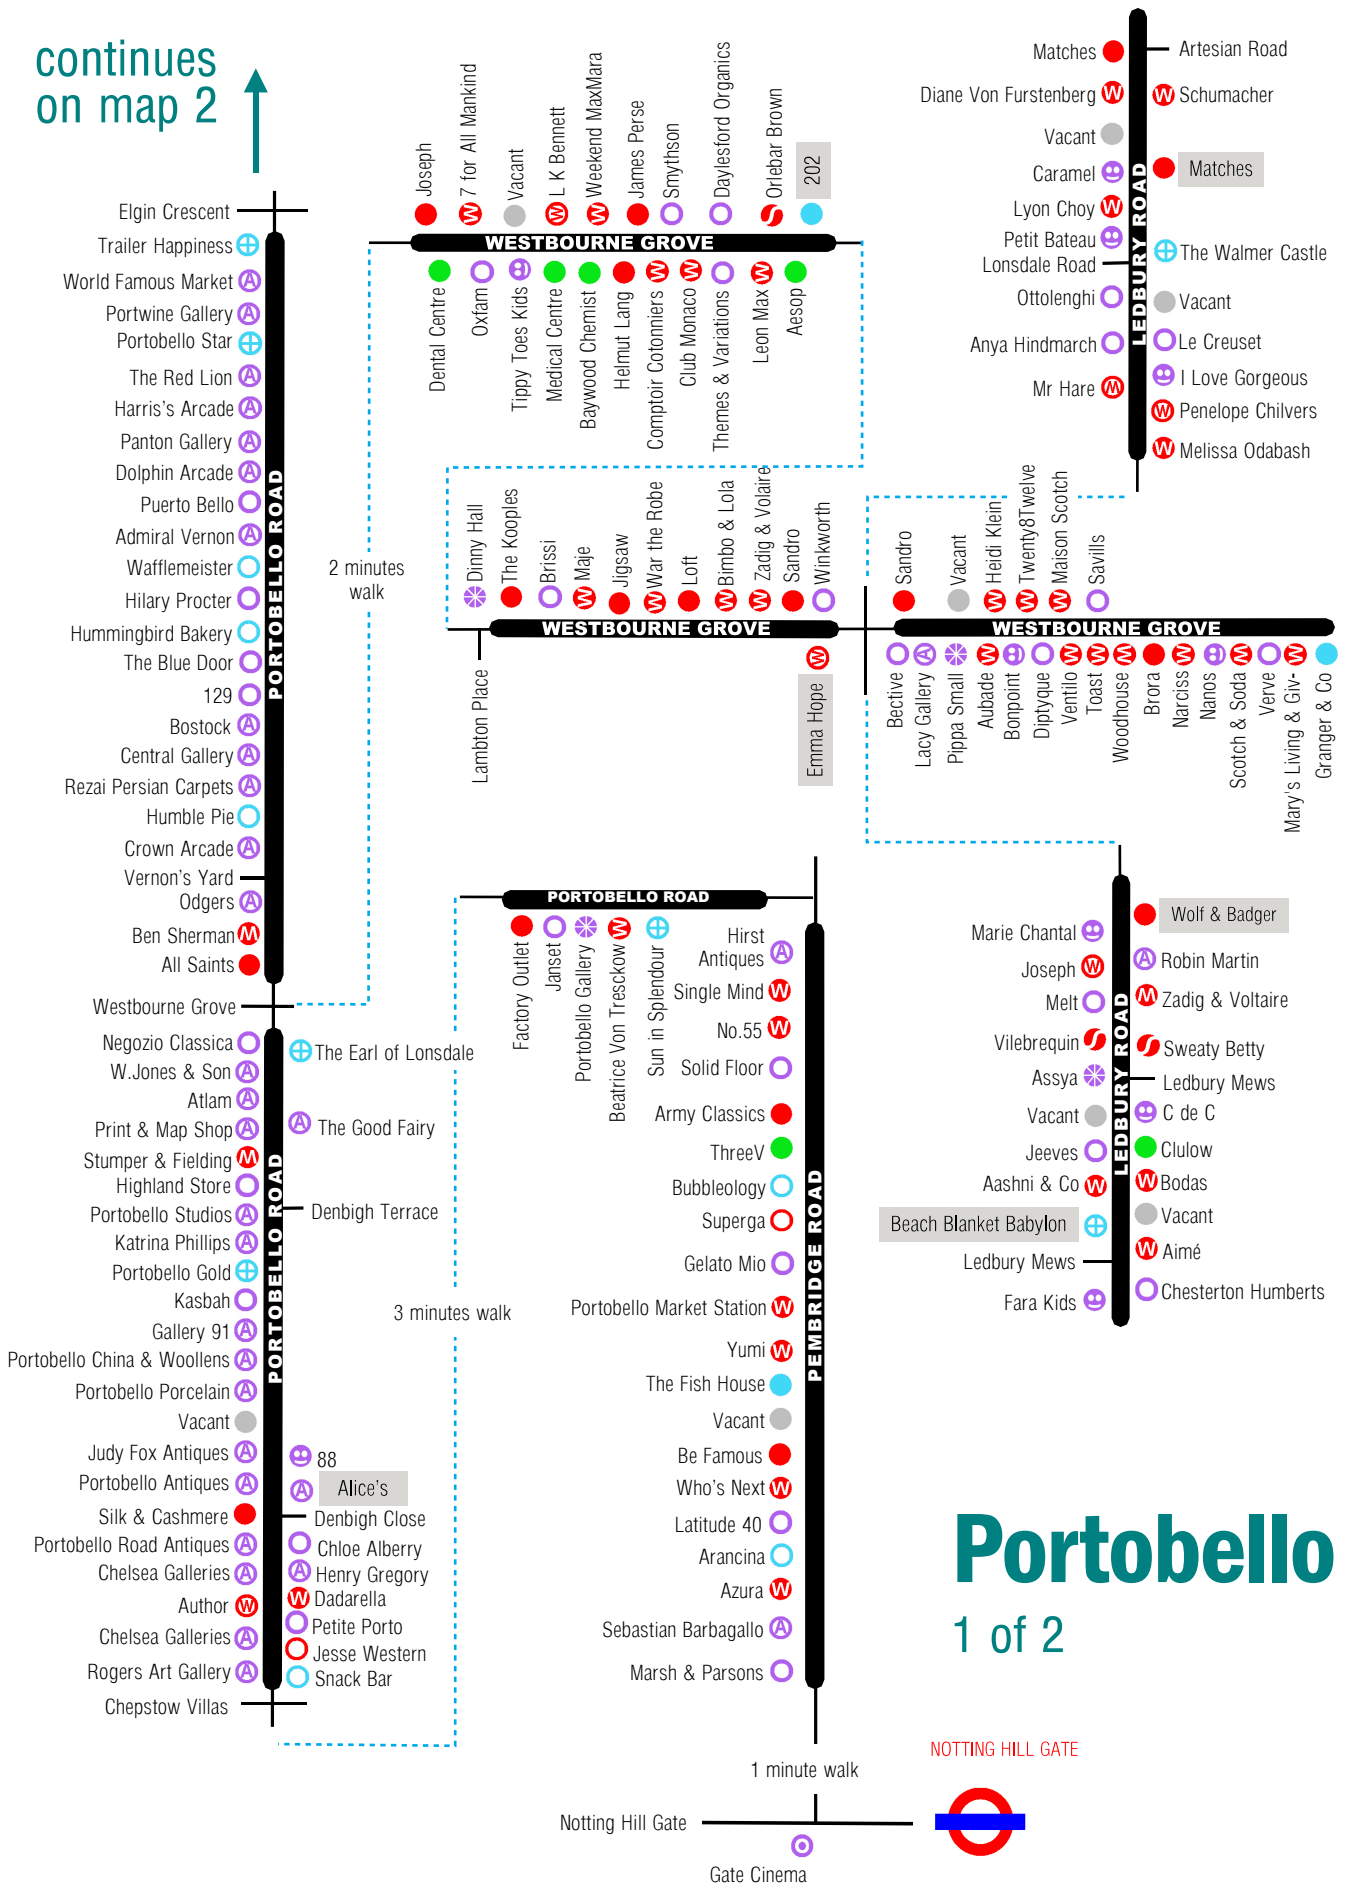

Here is the key to all the street maps:

- |   |  |   |
|---|--|---|
|  DEPARTMENT STORES |  LIVING / LIFESTYLE |  RESTAURANTS     |
|  CLOTHES: ALL      |  JEWELLERY          |  CAFES           |
|  CLOTHES: WOMEN    |  PHONES / TECH      |  PUBS / BARS     |
|  CLOTHES: MEN      |  LEISURE            |  HEALTH / BEAUTY |
|  SHOES: ALL        |  CHILDREN'S         |  BANK / EXCHANGE |
|  SHOES: WOMEN      |  ART / ANTIQUES     |   |
|  SHOES: MEN        |  |   |

continues on map 2

# Portobello

1 of 2

START HERE

NOTTING HILL GATE

Notting Hill Gate

Gate Cinema

1 minute walk

2 minutes walk

# LADBROKE GROVE